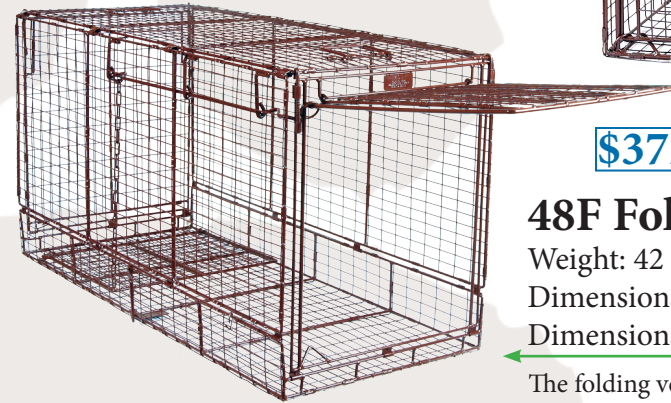

Our new trap designed for TNR and feral cat trapping is large but light.

30LTD Light Duty Deluxe

Weight: 10 lbs.
Dimensions: 30" x 9" x 11" **\$74.99**

Our best-selling model. Perfect for feral cats and kittens.

Humane Animal Traps

All Steel Construction
*Weights listed are shipping weights

48D Elite Deluxe

Weight: 40 lbs.
Dimensions: 48" x 20" x 26"

For trapping large dogs and similar sized animals, both wild and domestic.

\$294.99

42D Homesteader Deluxe

Weight: 30 lbs.
Dimensions: 42" x 17" x 24"

For trapping dogs and other large animals.

\$168.99

48S Coyote Deluxe

Weight: 34 lbs.
Dimensions: 48" x 17" x 24"

For trapping coyotes, dogs and other large animals.

\$233.99

\$372.99

48F Folding Trap

Weight: 42 lbs.
Dimensions: 48" x 20" x 6" (folded)
Dimensions: 48" x 20" x 28"

The folding version of our 48-inch large animal trap.

72D Extra Large

Weight: 59 lbs.
Dimensions: 72" x 22" x 28"