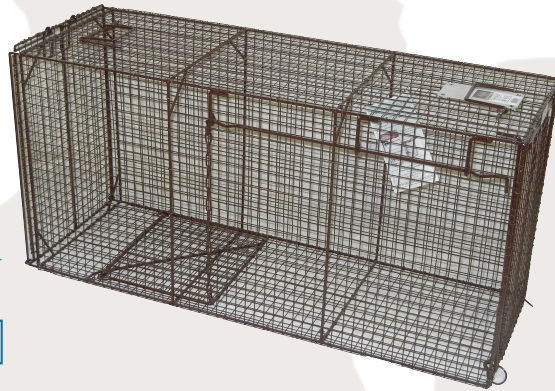

Our new trap designed for TNR and feral cat trapping is large but light.

30LTD Light Duty Deluxe

Weight: 10 lbs.
Dimensions: 30" x 9" x 11" **\$74.99**

Our best-selling model. Perfect for feral cats and kittens.

Humane Animal Traps

All Steel Construction
*Weights listed are shipping weights

48D Elite Deluxe

Weight: 40 lbs.
Dimensions: 48" x 20" x 26"

For trapping large dogs and similar sized animals, both wild and domestic.

\$294.99

42D Homesteader Deluxe

Weight: 30 lbs.
Dimensions: 42" x 17" x 24"

For trapping dogs and other large animals.

\$168.99

48S Coyote Deluxe

Weight: 34 lbs.
Dimensions: 48" x 17" x 24"

For trapping coyotes, dogs and other large animals.

\$233.99

\$372.99

48F Folding Trap

Weight: 42 lbs.
Dimensions: 48" x 20" x 6" (folded)
Dimensions: 48" x 20" x 28"

The folding version of our 48-inch large animal trap.

72D Extra Large

Weight: 59 lbs.
Dimensions: 72" x 22" x 28"