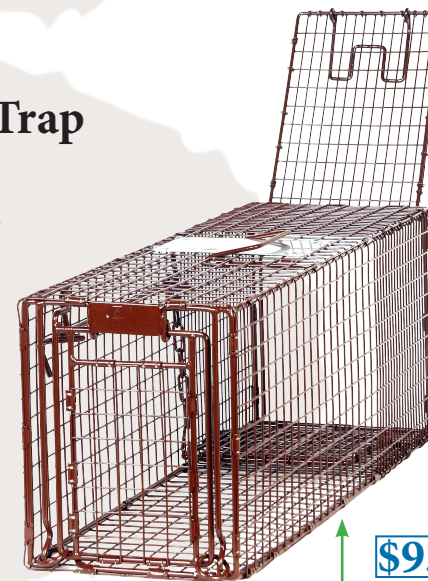

Our new trap designed for TNR and feral cat trapping is large but light.

30LTD Light Duty Deluxe

Weight: 10 lbs.
Dimensions: 30" x 9" x 11" **\$74.99**

Our best-selling model. Perfect for feral cats and kittens.

\$52.99

24 Tuffy

Weight: 8 lbs.
Dimensions: 24" x 8" x 9"

Single-door trap for squirrels, weasels, minks, and other small animals.

\$113.99

R24 Resister - Skunk Trap

Weight: 16 lbs.
Dimensions: 24" x 11" x 12"

Solid panels for safely trapping skunks and armadillos.

\$95.99

30D Wildcat Deluxe

Weight: 14 lbs.
Dimensions: 30" x 9" x 11"

Great for trapping cats, rabbits, raccoons, and other wildlife.

\$105.99

36D Classic Deluxe

Weight: 18 lbs.
Dimensions: 36" x 12" x 14"

Great for trapping cats, small dogs, raccoons, and other wildlife.

www.trucatchtraps.com

1-800-247-6132

“Professional products used by animal control throughout the nation.”