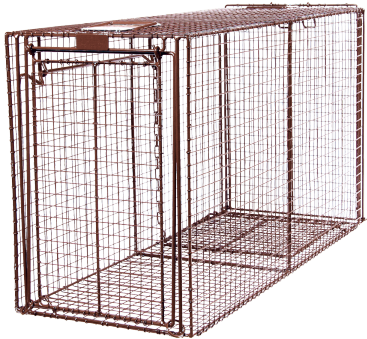

Our new trap designed for TNR and feral cat trapping is large but light.

30LTD Light Duty Deluxe

Weight: 10 lbs.
Dimensions: 30" x 9" x 11" **\$74.99**

Our best-selling model. Perfect for feral cats and kittens.

Humane Animal Traps

All Steel Construction
*Weights listed are shipping weights

48D Elite Deluxe

Weight: 40 lbs.
Dimensions: 48" x 20" x 26"

For trapping large dogs and similar sized animals, both wild and domestic.

\$294.99

42D Homesteader Deluxe

Weight: 30 lbs.
Dimensions: 42" x 17" x 24"

For trapping dogs and other large animals.

\$168.99

48S Coyote Deluxe

Weight: 34 lbs.
Dimensions: 48" x 17" x 24"

For trapping coyotes, dogs and other large animals.

\$233.99

\$372.99

48F Folding Trap

Weight: 42 lbs.
Dimensions: 48" x 20" x 6" (folded)
Dimensions: 48" x 20" x 28"

The folding version of our 48-inch large animal trap.

72D Extra Large

Weight: 59 lbs.
Dimensions: 72" x 22" x 28"