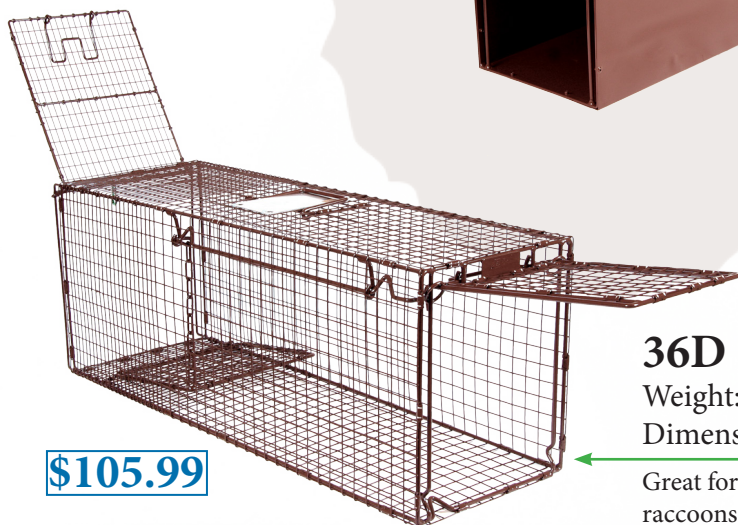

Our new trap designed for TNR and feral cat trapping is large but light.

30LTD Light Duty Deluxe

Weight: 10 lbs.
Dimensions: 30" x 9" x 11" **\$74.99**

Our best-selling model. Perfect for feral cats and kittens.

Solid panels for safely trapping skunks and armadillos.

\$95.99

30D Wildcat Deluxe

Weight: 14 lbs.
Dimensions: 30" x 9" x 11"

Great for trapping cats, rabbits, raccoons, and other wildlife.

\$105.99

36D Classic Deluxe

Weight: 18 lbs.
Dimensions: 36" x 12" x 14"

Great for trapping cats, small dogs, raccoons, and other wildlife.

www.trucatchtraps.com

1-800-247-6132

“Professional products used by animal control throughout the nation.”

Humane Animal Traps

All Steel Construction
*Weights listed are shipping weights

48D Elite Deluxe

Weight: 40 lbs.
Dimensions: 48" x 20" x 26"

For trapping large dogs and similar sized animals, both wild and domestic.